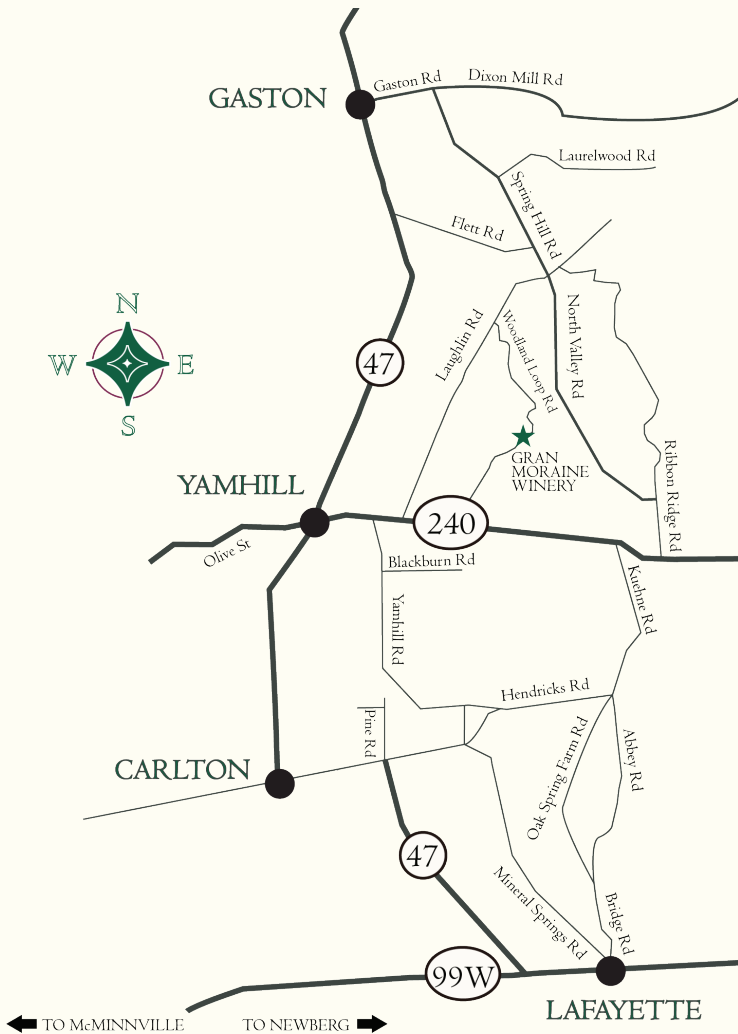

GRAN MORAINE

Map & Directions

GRAN MORAINE WINERY

17090 NE Woodland Loop Road
Yamhill, OR 97148

DIRECTIONS

PORTLAND TO GRAN MORAINE WINERY

Take I-5 south to exit 294, Hwy 99W. Continue southwest on Hwy 99W for 15 miles to Newberg. In Newberg, turn right on Main St, which is also Hwy 240W signed Chehalem Valley, Yamhill. Continue on Hwy 240 about 10 miles to Woodland Loop Rd. Turn right on Woodland Loop Rd and continue about .25 miles. Gran Moraine is on the right.

SALEM TO GRAN MORAINE WINERY

Take Hwy 22 west about 10 miles to Hwy 99W. Follow Hwy 99W north about 22 miles through the town of McMinnville to Hwy 47. Follow Hwy 47 north about 8 miles to the town of Yamhill. In Yamhill, turn right at the blinking yellow light onto Hwy 240. Follow Hwy 240 about 2 miles to Woodland Loop Rd. Turn left on Woodland Loop Rd and continue about .25 miles. Gran Moraine is on the right.