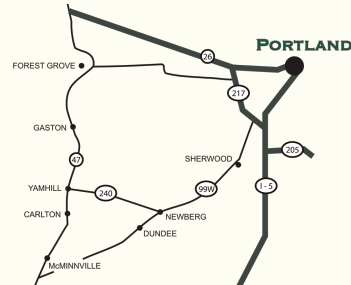

GRAN MORAINE

Map & Directions

GRAN MORAINE WINERY

17090 NE Woodland Loop Road
Yamhill, OR 97148

DIRECTIONS

PORTLAND TO GRAN MORAINE WINERY

Take I-5 south to exit 294, Hwy 99W. Continue southwest on Hwy 99W for 15 miles to Newberg. In Newberg, turn right on Main St, which is also Hwy 240W signed Chehalem Valley, Yamhill. Continue on Hwy 240 about 10 miles to Woodland Loop Rd. Turn right on Woodland Loop Rd and continue about .25 miles. Gran Moraine is on the right.

SALEM TO GRAN MORAINE WINERY

Take Hwy 22 west about 10 miles to Hwy 99W. Follow Hwy 99W north about 22 miles through the town of McMinnville to Hwy 47. Follow Hwy 47 north about 8 miles to the town of Yamhill. In Yamhill, turn right at the blinking yellow light onto Hwy 240. Follow Hwy 240 about 2 miles to Woodland Loop Rd. Turn left on Woodland Loop Rd and continue about .25 miles. Gran Moraine is on the right.